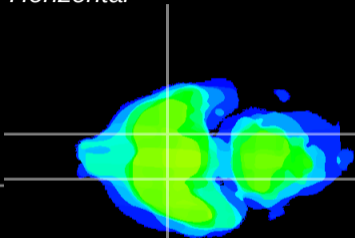

Coronal

Sagittal-R

Sagittal-L

ViBrism: CX20994
Horizontal

S0