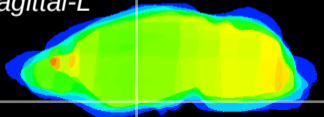

Coronal

Sagittal-R

Sagittal-L

ViBrism: CX20994
Horizontal

S0