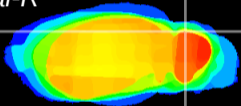

Coronal

Sagittal-R

Sagittal-L

ViBrism: CX20995
Horizontal

Cb lobe