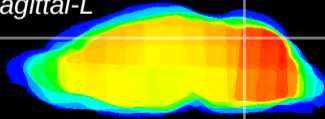

Coronal

Sagittal-R

Sagittal-L

ViBrism: CX20995  
Horizontal

Cb vermis