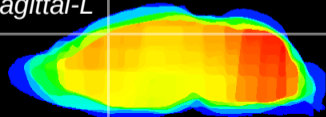

Coronal

Sagittal-R

Sagittal-L

ViBriSM: CX20995  
Horizontal

Cx motor