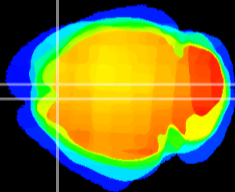

Coronal

Sagittal-R

Sagittal-L

ViBriSM: CX20995  
Horizontal

Cx motor