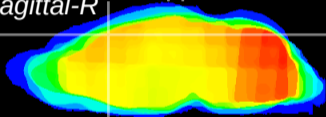

Coronal

Sagittal-R

Sagittal-L

ViBriSM: CX20995  
Horizontal

Cx motor