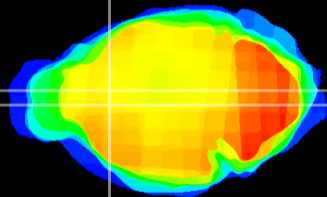

Coronal

Sagittal-R

Sagittal-L

ViBrism: CX20995
Horizontal

LS