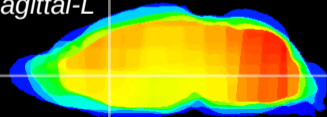

Coronal

Sagittal-R

Sagittal-L

ViBrism: CX20995
Horizontal

LS