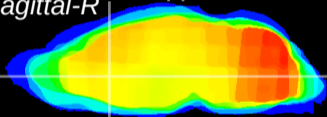

Coronal

Sagittal-R

Sagittal-L

ViBrism: CX20995
Horizontal

LS