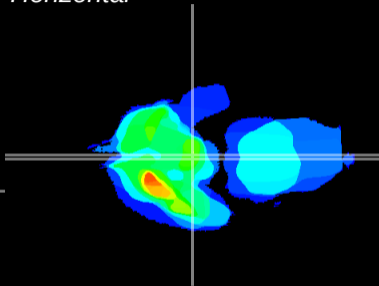

*Coronal*

*Sagittal-R*

*Sagittal-L*

ViBrism: CX20996  
*Horizontal*

ME