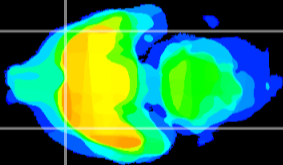

*Coronal*

*Sagittal-R*

*Sagittal-L*

ViBrism: CX20998  
*Horizontal*

Pir