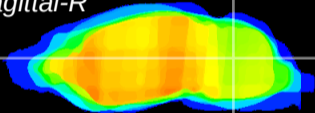

Coronal

Sagittal-R

Sagittal-L

ViBrism: CX21000
Horizontal

Cb nucleus