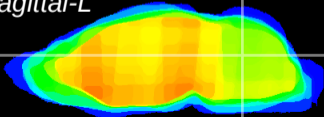

Coronal

Sagittal-R

Sagittal-L

ViBrism: CX21000
Horizontal

Cb nucleus