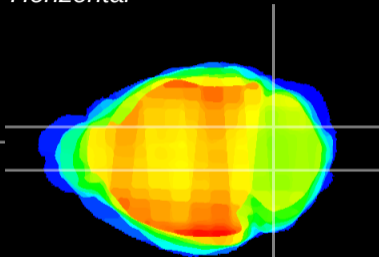

Coronal

Sagittal-R

Sagittal-L

ViBrism: CX21000
Horizontal

Cb nucleus