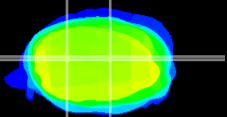

Coronal

Sagittal-R

Sagittal-L

ViBrism: CX21000
Horizontal

Cb nucleus