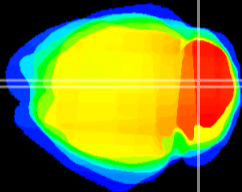

Coronal

Sagittal-R

Sagittal-L

ViBrism: CX21002
Horizontal

Cb vermis