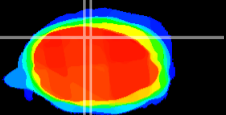

Coronal

Sagittal-R

Sagittal-L

ViBrism: CX21002
Horizontal

Cb vermis