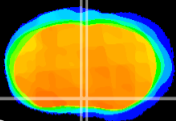

Coronal

Sagittal-R

Sagittal-L

ViBrism: CX21003
Horizontal

MPA