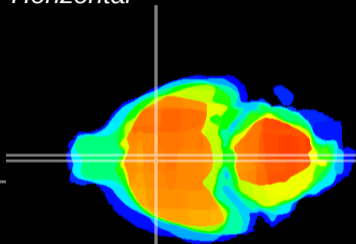

Coronal

Sagittal-R

Sagittal-L

ViBrism: CX21003
Horizontal

MPA