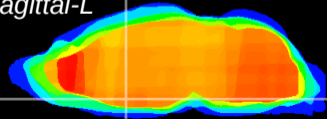

Coronal

Sagittal-R

Sagittal-L

ViBrism: CX21003
Horizontal

MPA