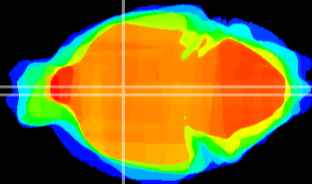

Coronal

Sagittal-R

Sagittal-L

ViBriSm: CX21003
Horizontal

Pa