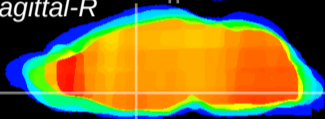

Coronal

Sagittal-R

Sagittal-L

ViBriSm: CX21003
Horizontal

Pa