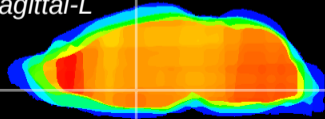

Coronal

Sagittal-R

Sagittal-L

ViBriSm: CX21003
Horizontal

Pa