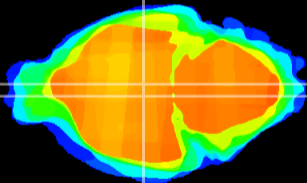

Coronal

Sagittal-R

Sagittal-L

ViBrism: CX21006
Horizontal

DM