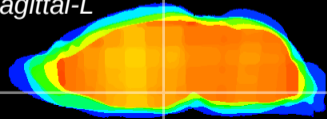

Coronal

Sagittal-R

Sagittal-L

ViBrism: CX21006
Horizontal

DM