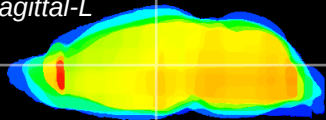

Coronal

Sagittal-R

Sagittal-L

ViBrism: CX21008
Horizontal

MD