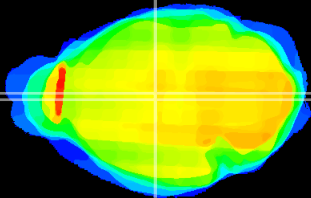

Coronal

Sagittal-R

Sagittal-L

ViBrism: CX21008
Horizontal

MD