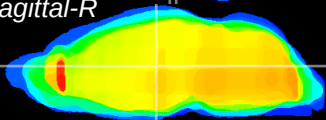

Coronal

Sagittal-R

Sagittal-L

ViBrism: CX21008
Horizontal

MD