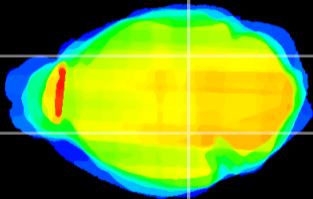

Coronal

Sagittal-R

Sagittal-L

ViBrism: CX21008
Horizontal

MG