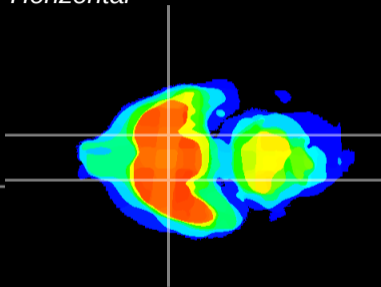

Coronal

Sagittal-R

Sagittal-L

ViBrism: CX21009
Horizontal

S0