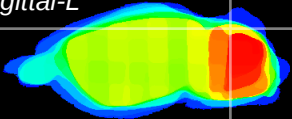

Coronal

Sagittal-R

Sagittal-L

ViBrism: CX21016
Horizontal

Cb lobe