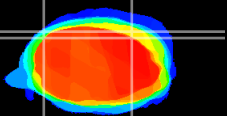

Coronal

Sagittal-R

Sagittal-L

ViBrism: CX21016
Horizontal

Cb lobe