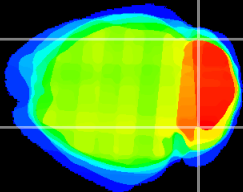

Coronal

Sagittal-R

Sagittal-L

ViBrism: CX21016
Horizontal

Cb lobe