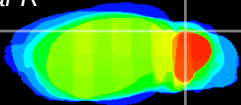

Coronal

Sagittal-R

Sagittal-L

ViBrism: CX21016
Horizontal

Cb lobe