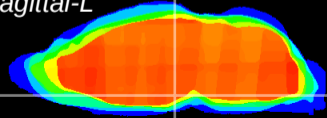

Coronal

Sagittal-R

Sagittal-L

ViBrism: CX21018
Horizontal

M