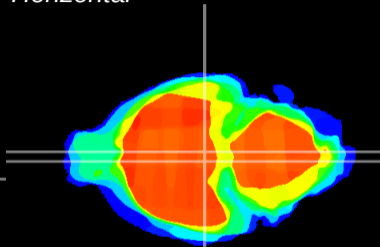

Coronal

Sagittal-R

Sagittal-L

ViBrism: CX21018
Horizontal

M