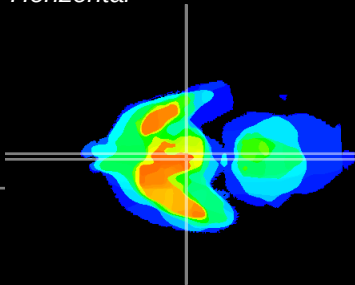

Coronal

Sagittal-R

Sagittal-L

ViBrism: CX21023
Horizontal

Arc