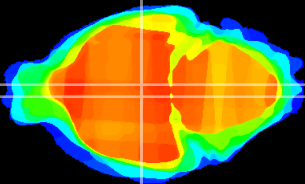

Coronal

Sagittal-R

Sagittal-L

ViBrism: CX21023
Horizontal

DM