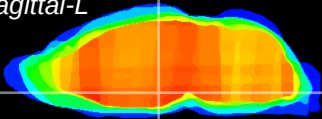

Coronal

Sagittal-R

Sagittal-L

ViBrism: CX21023
Horizontal

DM