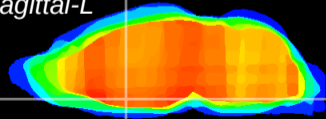

Coronal

Sagittal-R

Sagittal-L

ViBrism: CX21023
Horizontal

MPA