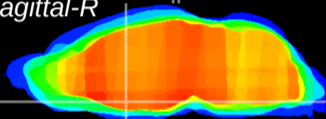

Coronal

Sagittal-R

Sagittal-L

ViBrism: CX21023
Horizontal

MPA