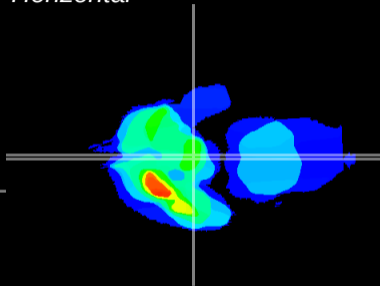

Coronal

Sagittal-R

Sagittal-L

ViBrism: CX21024
Horizontal

ME