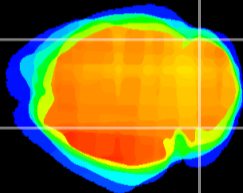

Coronal

Sagittal-R

Sagittal-L

ViBrism: CX21027
Horizontal

Cb lobe