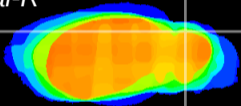

Coronal

Sagittal-R

Sagittal-L

ViBrism: CX21027
Horizontal

Cb lobe