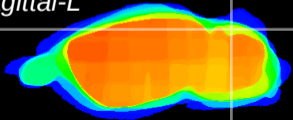

Coronal

Sagittal-R

Sagittal-L

ViBrism: CX21027
Horizontal

Cb lobe