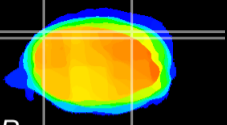

Coronal

Sagittal-R

Sagittal-L

ViBrism: CX21027
Horizontal

Cb lobe