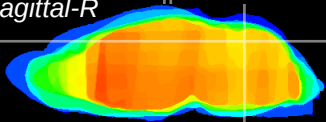

Coronal

Sagittal-R

Sagittal-L

ViBrism: CX21028  
Horizontal

Cb vermis