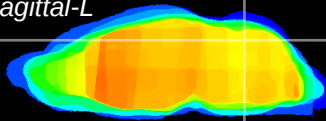

Coronal

Sagittal-R

Sagittal-L

ViBrism: CX21028  
Horizontal

Cb vermis