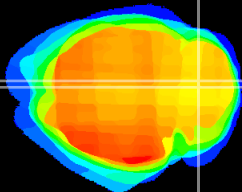

Coronal

Sagittal-R

Sagittal-L

ViBrism: CX21028  
Horizontal

Cb vermis