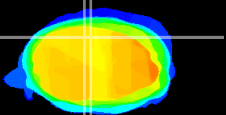

Coronal

Sagittal-R

Sagittal-L

ViBrism: CX21028  
Horizontal

Cb vermis