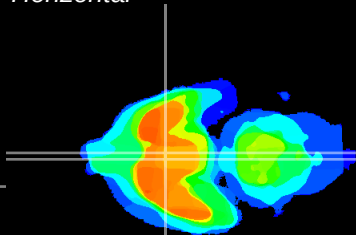

Coronal

Sagittal-R

Sagittal-L

ViBrism: CX21028
Horizontal

SCN