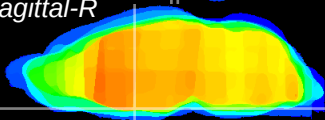

Coronal

Sagittal-R

Sagittal-L

ViBrism: CX21028
Horizontal

SCN