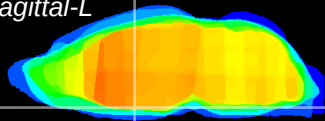

Coronal

Sagittal-R

Sagittal-L

ViBrism: CX21028
Horizontal

SCN