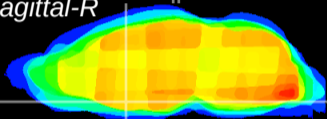

Coronal

Sagittal-R

Sagittal-L

ViBriSM: CX21029
Horizontal

MPA