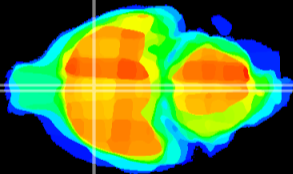

Coronal

Sagittal-R

Sagittal-L

ViBriSM: CX21029
Horizontal

MPA