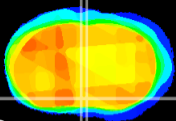

Coronal

Sagittal-R

Sagittal-L

ViBriSM: CX21029
Horizontal

MPA