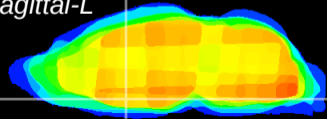

Coronal

Sagittal-R

Sagittal-L

ViBriSM: CX21029
Horizontal

MPA