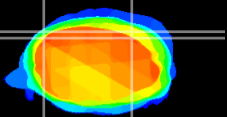

Coronal

Sagittal-R

Sagittal-L

ViBrism: CX21031
Horizontal

Cb lobe