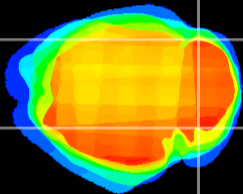

Coronal

Sagittal-R

Sagittal-L

ViBrism: CX21031
Horizontal

Cb lobe