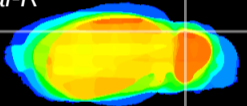

Coronal

Sagittal-R

Sagittal-L

ViBrism: CX21031
Horizontal

Cb lobe