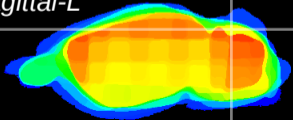

Coronal

Sagittal-R

Sagittal-L

ViBrism: CX21031
Horizontal

Cb lobe