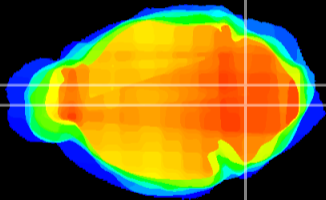

Coronal

Sagittal-R

Sagittal-L

ViBrism: CX21032
Horizontal

MVe