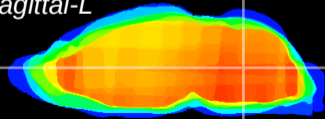

Coronal

Sagittal-R

Sagittal-L

ViBrism: CX21032
Horizontal

MVe