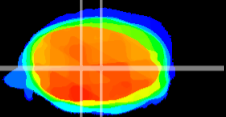

Coronal

Sagittal-R

Sagittal-L

ViBrism: CX21032
Horizontal

MVe