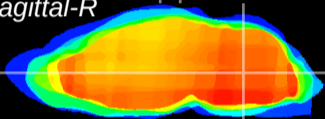

Coronal

Sagittal-R

Sagittal-L

ViBrism: CX21032
Horizontal

MVe