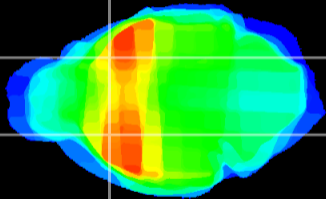

Coronal

Sagittal-R

Sagittal-L

ViBrisM: CX21035
Horizontal

CPU lateral