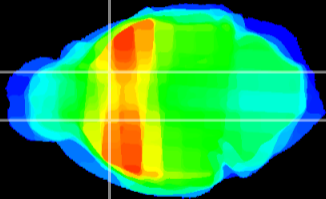

Coronal

Sagittal-R

Sagittal-L

ViBriSM: CX21035
Horizontal

CPU medial