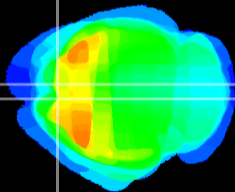

Coronal

Sagittal-R

Sagittal-L

ViBriSM: CX21035  
Horizontal

Cx motor