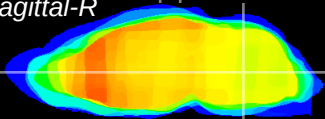

Coronal

Sagittal-R

Sagittal-L

ViBrism: CX21038
Horizontal

MVe