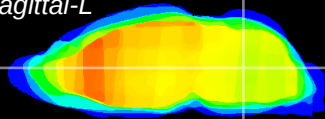

Coronal

Sagittal-R

Sagittal-L

ViBrism: CX21038
Horizontal

MVe