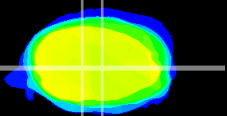

Coronal

Sagittal-R

Sagittal-L

ViBrism: CX21038
Horizontal

MVe