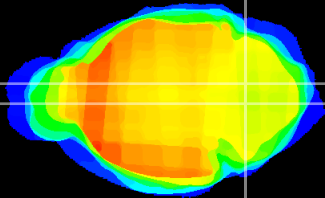

Coronal

Sagittal-R

Sagittal-L

ViBrism: CX21038
Horizontal

MVe