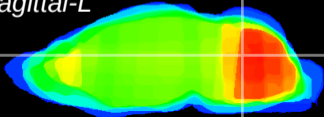

Coronal

Sagittal-R

Sagittal-L

ViBrism: CX21043
Horizontal

Cb nucleus