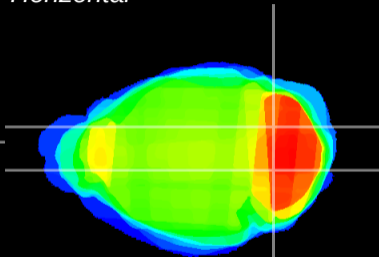

Coronal

Sagittal-R

Sagittal-L

ViBrism: CX21043
Horizontal

Cb nucleus