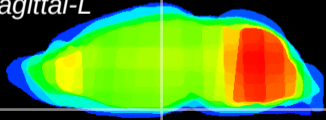

Coronal

Sagittal-R

Sagittal-L

ViBrism: CX21043
Horizontal

ME