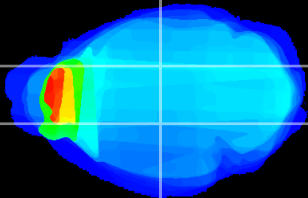

Coronal

Sagittal-R

Sagittal-L

ViBrism: CX21045
Horizontal

VPM/VPL