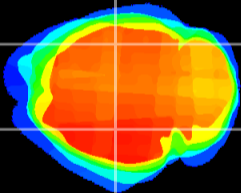

Coronal

Sagittal-R

Sagittal-L

ViBrism: CX21050
Horizontal

CA2/CA3