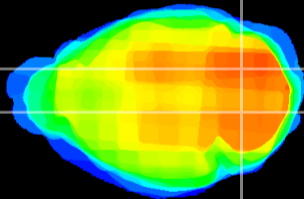

Coronal

Sagittal-R

Sagittal-L

ViBrism: CX21052
Horizontal

Cb nucleus