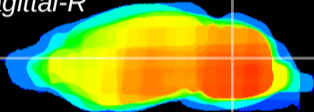

Coronal

Sagittal-R

Sagittal-L

ViBrism: CX21052
Horizontal

Cb nucleus