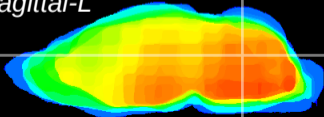

Coronal

Sagittal-R

Sagittal-L

ViBrism: CX21052
Horizontal

Cb nucleus