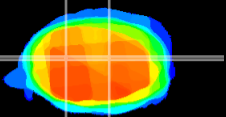

Coronal

Sagittal-R

Sagittal-L

ViBrism: CX21052
Horizontal

Cb nucleus