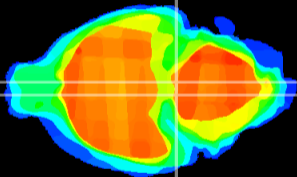

Coronal

Sagittal-R

Sagittal-L

ViBrism: CX21055
Horizontal

Pn