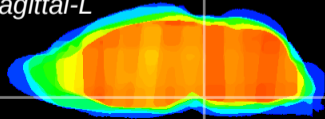

Coronal

Sagittal-R

Sagittal-L

ViBrism: CX21055
Horizontal

Pn