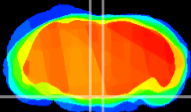

Coronal

Sagittal-R

Sagittal-L

ViBrism: CX21055
Horizontal

Pn