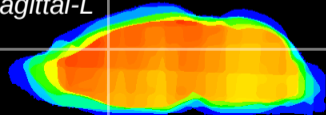

Coronal

Sagittal-R

Sagittal-L

ViBrisM: CX21060
Horizontal

Cx cingulate