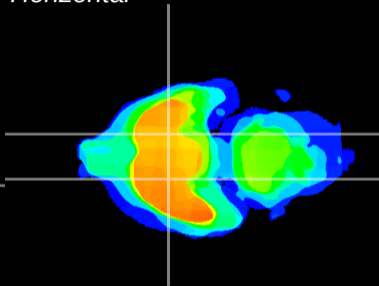

Coronal

Sagittal-R

Sagittal-L

ViBrism: CX21060
Horizontal

S0