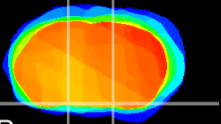

Coronal

Sagittal-R

Sagittal-L

ViBrism: CX21060
Horizontal

S0