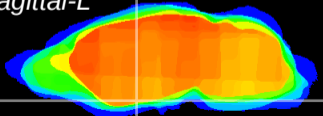

Coronal

Sagittal-R

Sagittal-L

ViBrism: CX21060
Horizontal

S0