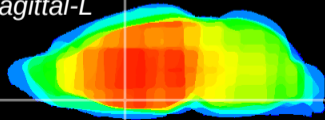

Coronal

Sagittal-R

Sagittal-L

ViBrism: CX21061
Horizontal

MPA