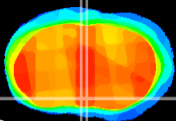

Coronal

Sagittal-R

Sagittal-L

ViBrism: CX21061
Horizontal

MPA