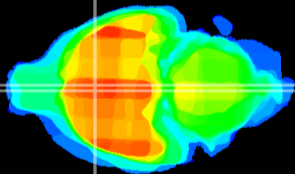

Coronal

Sagittal-R

Sagittal-L

ViBrism: CX21061
Horizontal

MPA