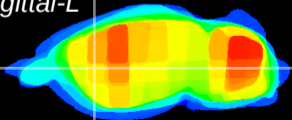

Coronal

Sagittal-R

Sagittal-L

ViBrism: CX21062
Horizontal

CPU lateral