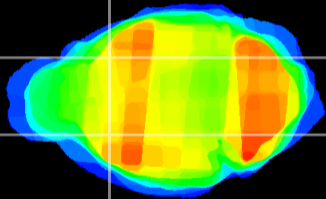

Coronal

Sagittal-R

Sagittal-L

ViBrism: CX21062
Horizontal

CPU lateral