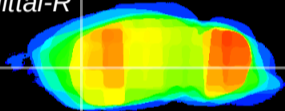

Coronal

Sagittal-R

Sagittal-L

ViBrism: CX21062
Horizontal

CPU lateral