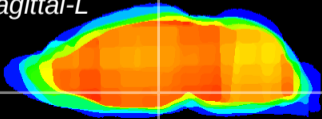

Coronal

Sagittal-R

Sagittal-L

ViBrism: CX21065
Horizontal

DM