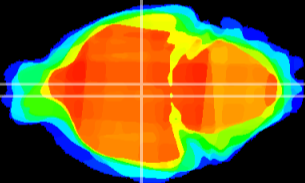

Coronal

Sagittal-R

Sagittal-L

ViBrism: CX21065
Horizontal

DM