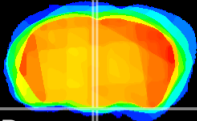

*Coronal*

*Sagittal-R*

*Sagittal-L*

ViBrism: CX21068  
*Horizontal*

ME