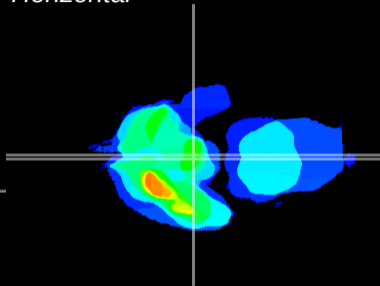

*Coronal*

*Sagittal-R*

*Sagittal-L*

ViBrism: CX21068  
*Horizontal*

ME