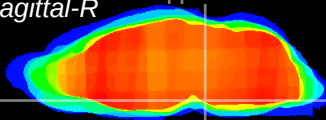

Coronal

Sagittal-R

Sagittal-L

ViBrism: CX21072
Horizontal

Pn