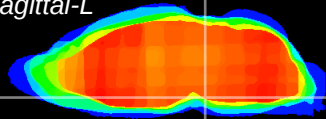

Coronal

Sagittal-R

Sagittal-L

ViBrism: CX21072
Horizontal

Pn