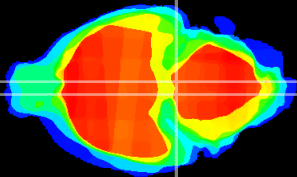

Coronal

Sagittal-R

Sagittal-L

ViBrism: CX21072
Horizontal

Pn