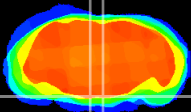

Coronal

Sagittal-R

Sagittal-L

ViBrism: CX21072
Horizontal

Pn