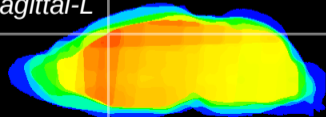

Coronal

Sagittal-R

Sagittal-L

ViBrism: CX21077
Horizontal

Cx motor