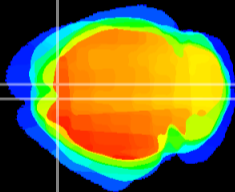

Coronal

Sagittal-R

Sagittal-L

ViBrism: CX21077
Horizontal

Cx motor