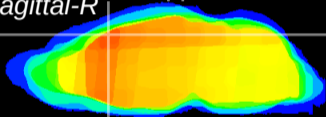

Coronal

Sagittal-R

Sagittal-L

ViBrism: CX21077
Horizontal

Cx motor