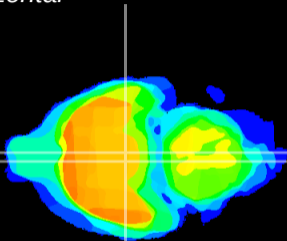

Coronal

Sagittal-R

Sagittal-L

ViBrism: CX21077
Horizontal

VMH