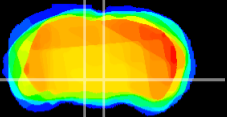

Coronal

Sagittal-R

Sagittal-L

ViBrism: CX21077
Horizontal

VTA