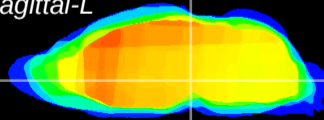

Coronal

Sagittal-R

Sagittal-L

ViBrism: CX21077
Horizontal

VTA