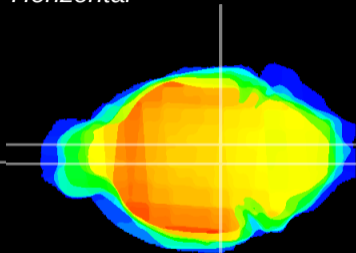

Coronal

Sagittal-R

Sagittal-L

ViBrism: CX21077
Horizontal

VTA