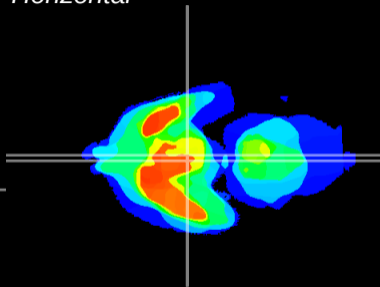

Coronal

Sagittal-R

Sagittal-L

ViBrism: CX21078
Horizontal

Arc