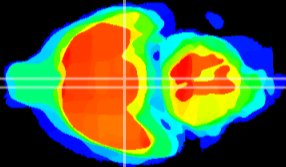

Coronal

Sagittal-R

Sagittal-L

ViBrism: CX21078
Horizontal

VMH