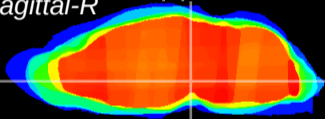

Coronal

Sagittal-R

Sagittal-L

ViBrism: CX21078
Horizontal

VTA