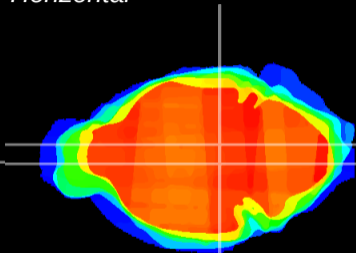

Coronal

Sagittal-R

Sagittal-L

ViBrism: CX21078
Horizontal

VTA