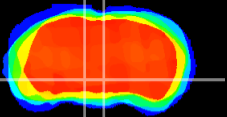

Coronal

Sagittal-R

Sagittal-L

ViBrism: CX21078
Horizontal

VTA