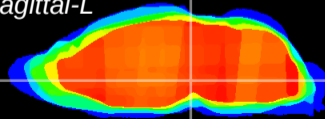

Coronal

Sagittal-R

Sagittal-L

ViBrism: CX21078
Horizontal

VTA